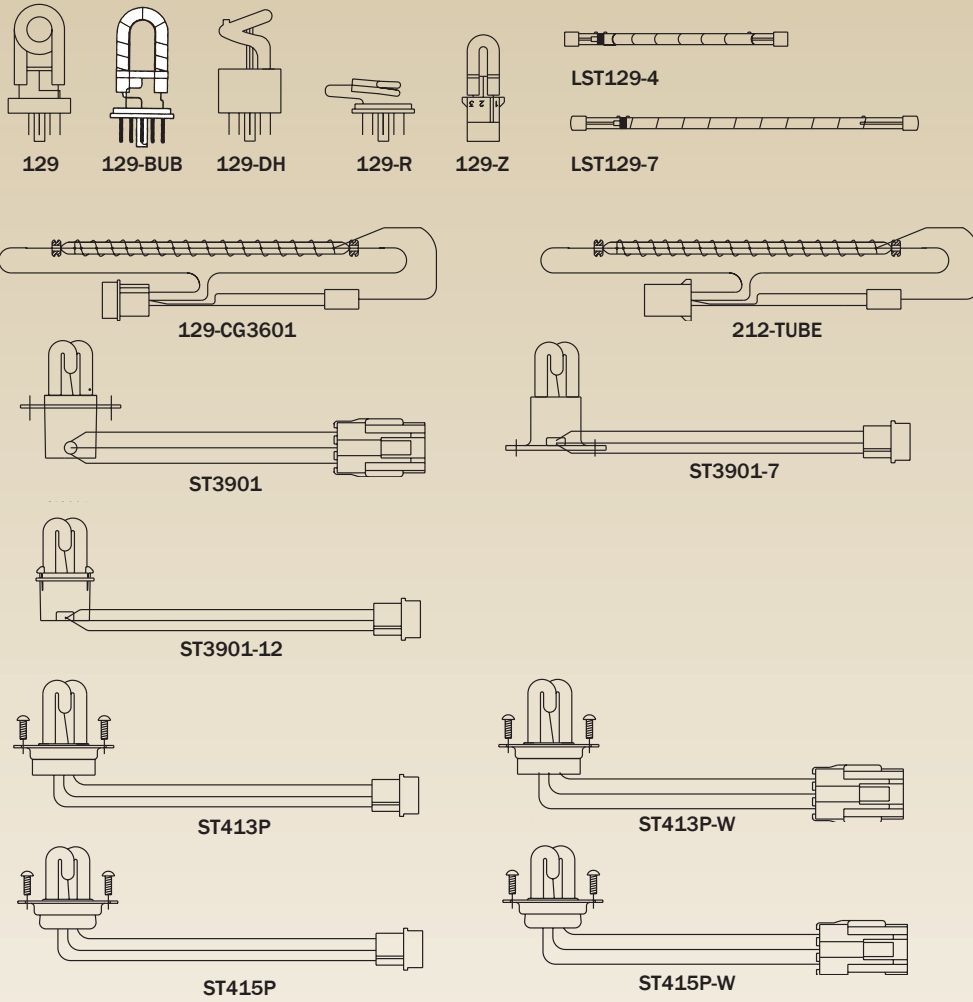

STROBE TUBE & BULB GUIDE

STROBE TUBES

BULBS